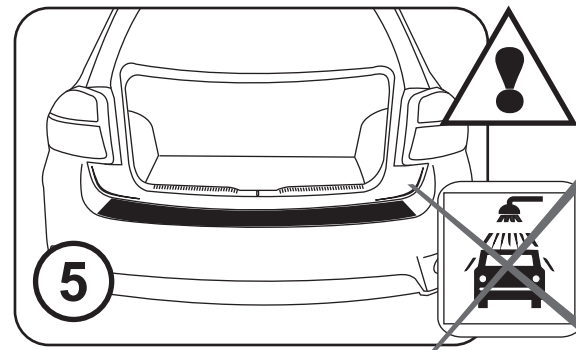

# BUMPER PROTECTOR

- It gives completely new look to bumper
- Protects it from mechanical damages
- Has a perfectly-fitted shape (arc, eidth, length)

24h