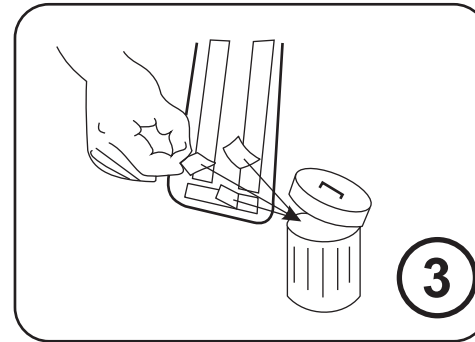

# BUMPER PROTECTOR

- It gives completely new look to bumper
- Protects it from mechanical damages
- Has a perfectly-fitted shape (arc, eidth, length)

24h