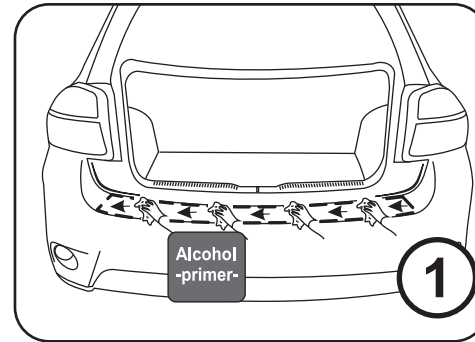

# BUMPER PROTECTOR

- It gives completely new look to bumper
- Protects it from mechanical damages
- Has a perfectly-fitted shape (arc, eidth, length)

24h