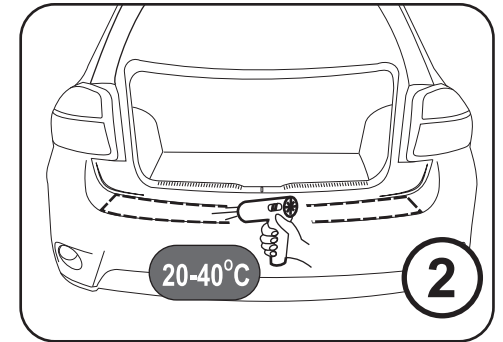

# BUMPER PROTECTOR

- It gives completely new look to bumper
- Protects it from mechanical damages
- Has a perfectly-fitted shape (arc, eidth, length)

24h