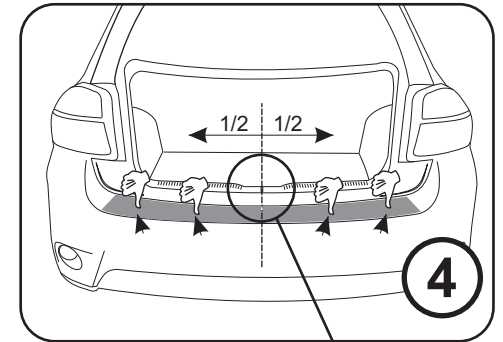

# BUMPER PROTECTOR

- It gives completely new look to bumper
- Protects it from mechanical damages
- Has a perfectly-fitted shape (arc, eidth, length)

24h