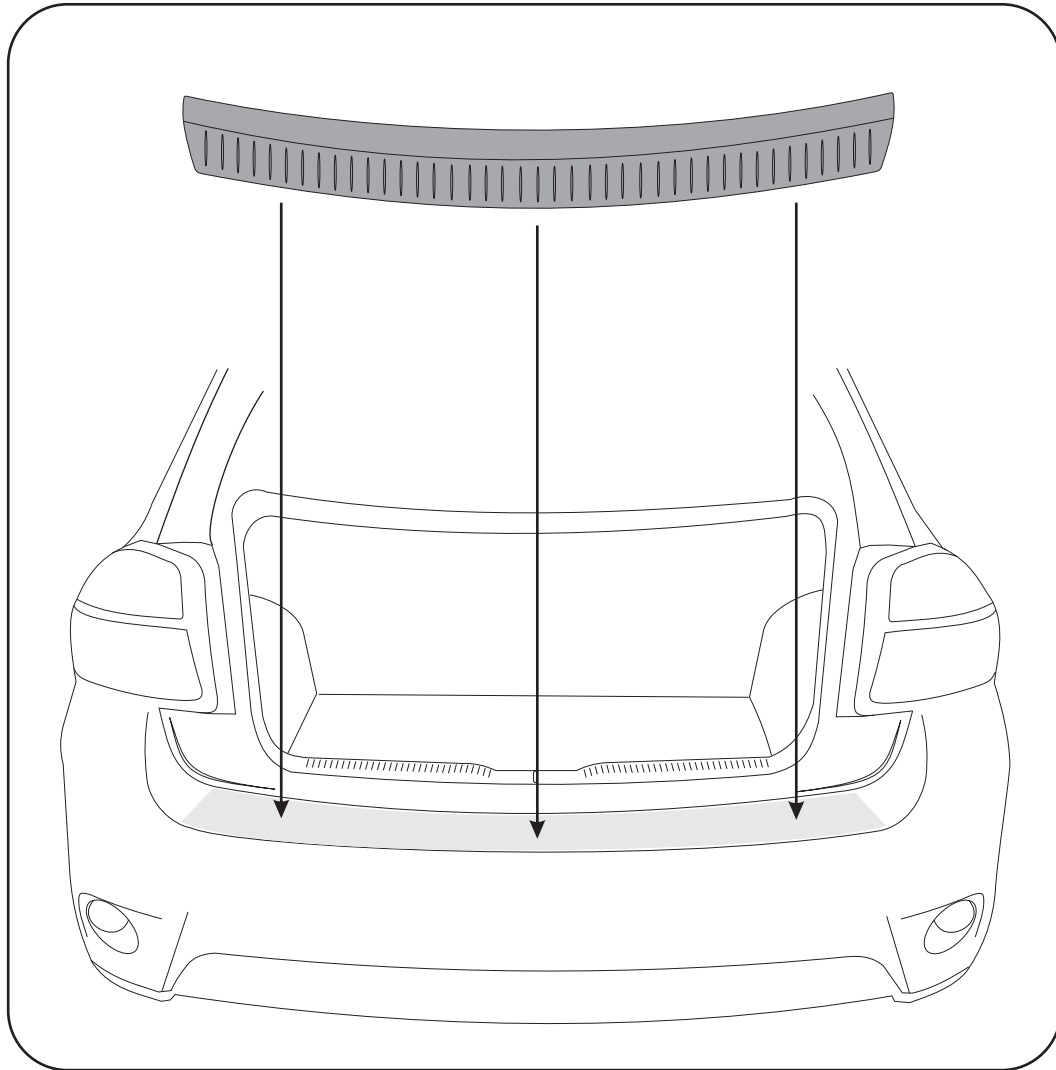

# BUMPER PROTECTOR

- It gives completely new look to bumper
- Protects it from mechanical damages
- Has a perfectly-fitted shape (arc, eidth, length)

24h