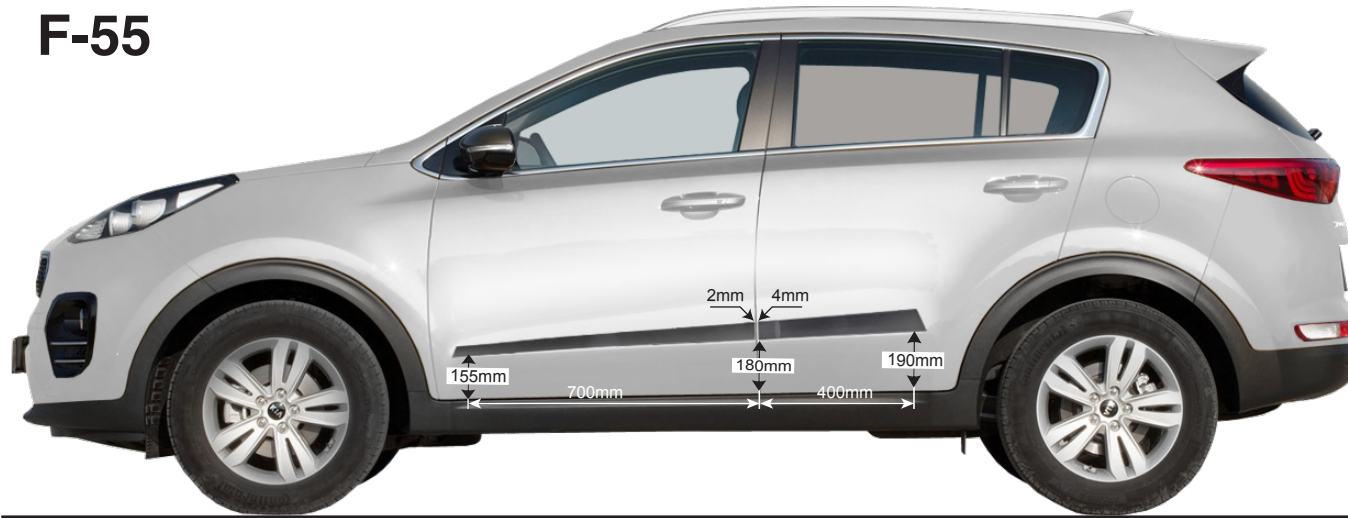

Body mouldings for KIA SPORTAGE IV 2016- installation instructions

F-55

24 Month Warranty