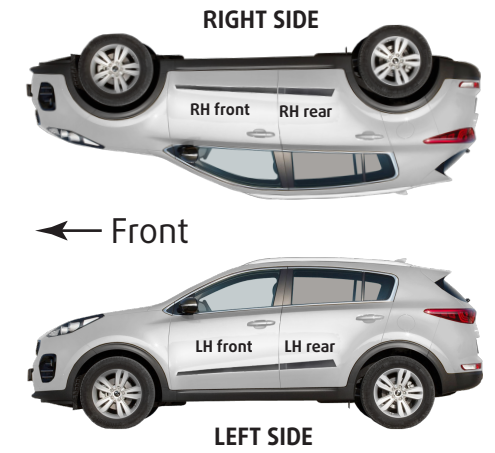

Body mouldings for KIA SPORTAGE IV 2016- installation instructions

F-55

24 Month Warranty