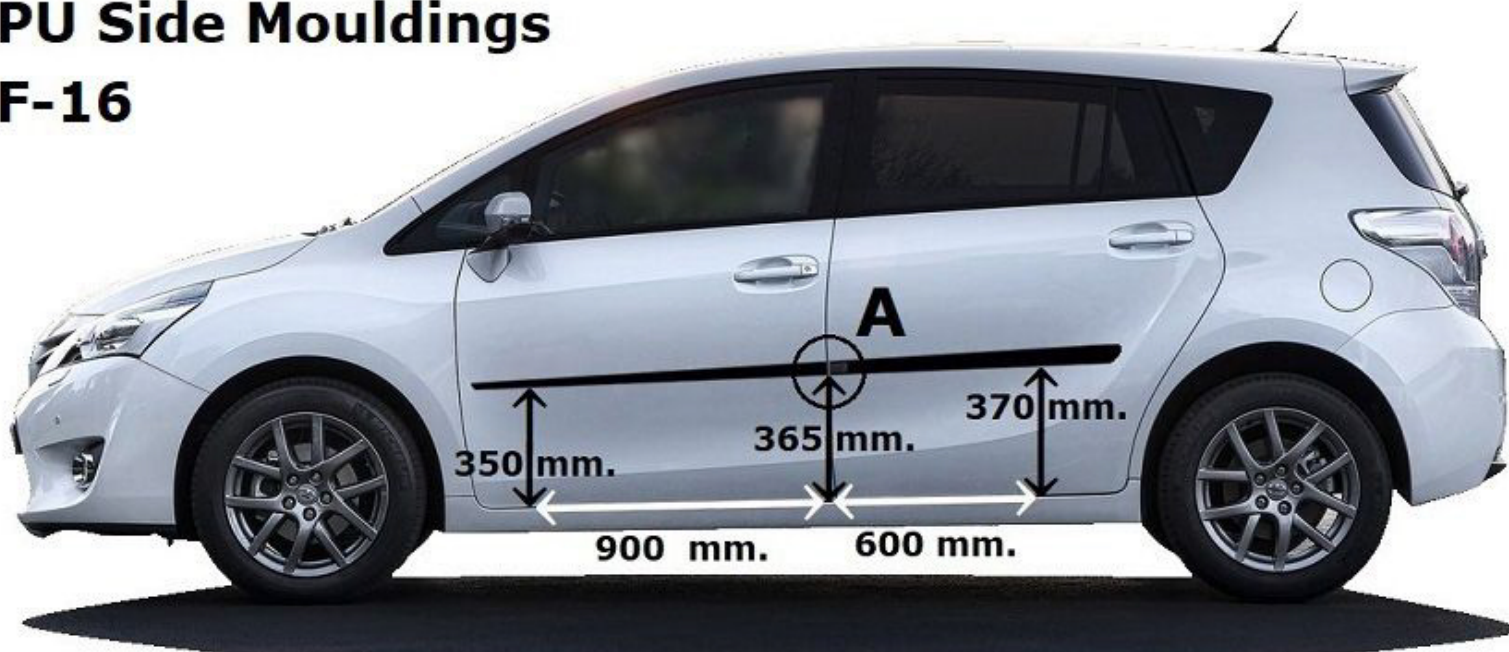

Toyota Verso FL 2013→

PU Side Mouldings

F-16

RH FRONT RH REAR

← FRONT

LH FRONT LH REAR

Degrease/entletten/degraisser/ontvetten
Alcohol/Alkohol/Alcool/Alcohol

1