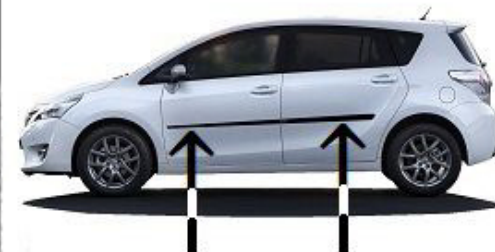

Toyota Verso FL 2013→

PU Side Mouldings

F-16

RH FRONT RH REAR

← FRONT

LH FRONT LH REAR

Degrease/entletten/degraisser/ontvetten
Alcohol/Alkohol/Alcool/Alcohol

1